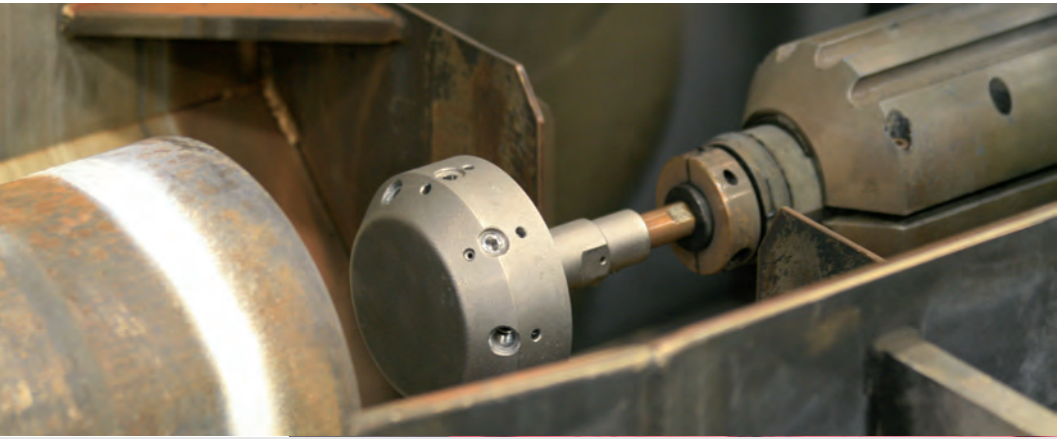

CONTACT US FOR A QUOTE OR FACILITY VISIT

ADDRESS

KST RELINE SERVICES INC.
18 Highland Park Way NE, Unit 117
Airdrie, AB T4A 2L5, Canada

CONTACT

Phone +1 403 / 768-0338
Email info@kst-reline.com
www.kst-reline.com

A SUBSIDIARY OF **KLAUS GROSS KG GERMANY**